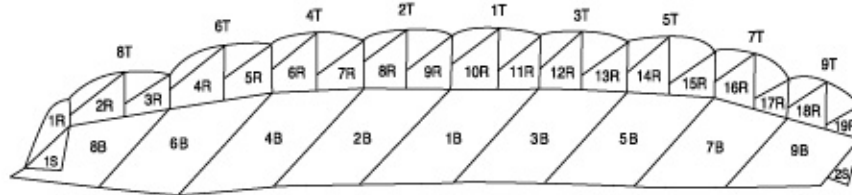

DEALER NAME	ID#	PO#

OFFICE
USE
ONLY
SERIAL #

PERFORMANCE DESIGNS SABRE2

Color options on reverse side.

PLEASE FILL-IN FOR DROP SHIPMENTS ONLY

Name		
Shipping Address		
City	State	Zip/ City Code
Country	IS THIS A DROP SHIPMENT? YES ☐ NO ☐	

SUSPENSION LINE

- ☐ 525 lb Dacron
- ☐ 550 lb Microline
- ☐ 825 lb Microline

CONNECTOR LINKS

- ☐ Slinks (Reusable Soft Links)
- ☐ #3.5 Stainless Steel (*Mini-Links)
- ☐ #5 Stainless Steel

*Mini-Links are not available on Dacron lined canopies.

STABILIZER COLORS

1S	
2S	

SLIDER COLOR

CANOPY CHOICES

- ☐ PD SABRE2 97
- ☐ PD SABRE2 107
- ☐ PD SABRE2 120
- ☐ PD SABRE2 135
- ☐ PD SABRE2 150
- ☐ PD SABRE2 170
- ☐ PD SABRE2 190
- ☐ PD SABRE2 210
- ☐ PD SABRE2 230
- ☐ PD SABRE2 260

RIB COLORS

MATCH RIBS TO CELLS?	
YES ☐	NO ☐
IF NO, PLEASE COMPLETE SPACES BELOW.	
1R	
2R	
3R	
4R	
5R	
6R	
7R	
8R	
9R	
10R	
11R	
12R	
13R	
14R	
15R	
16R	
17R	
18R	
19R	

Skydiving Canopies by
Performance Designs, Inc.
1300 E. International Speedway Blvd.
DeLand, FL 32724 USA
Telephone: (386) 738-2224 • Fax: (386) 734-8297
www.performance designs.com

COLORS OF TOP & BOTTOM PANELS

TOP PANELS	8T	6T	4T	2T	1T	3T	5T	7T	9T
BOTTOM PANELS	8B	6B	4B	2B	1B	3B	5B	7B	9B

All orders are final. Colors may vary according to dye lot.