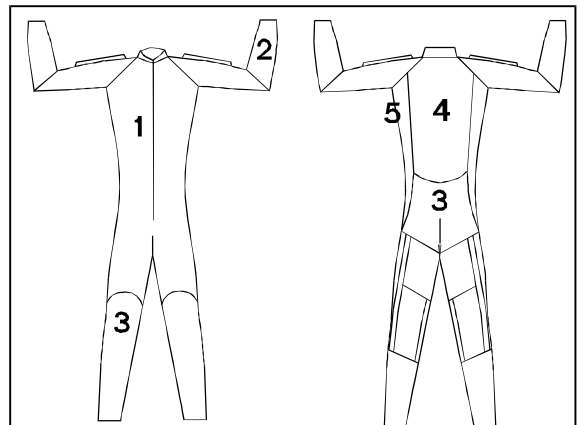

AVAILABLE COLORS

- Black (BLK)
- White (WHT)
- Grey (GRY)
- Red (RED)
- Yellow (YEL)

- Navy Blue (NAV)
- Royal Blue (ROY)
- Orange (ORG) *
- Purple (PUR) *

* Orange and Purple not available in NYLON

GRIPS or WINGS* COLORS

A	
B	

* WINGS: A = front in nylon / B = back in polycotton

YOUR MEASUREMENTS (CM and KG please)

1	CHEST	
2	WAIST	
3	HIPS	
4	Notch to Crotch	
5	INSEAM	
6	THIGH	
7	HEIGHT	
8	WEIGHT	
9	SHOES n°	
10	SEX	M F

CUSTOMER INFO

REMARKS