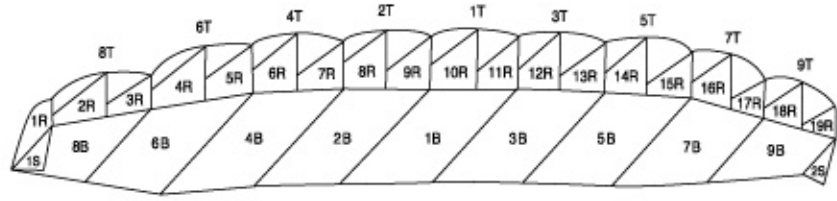

DEALER NAME	ID#	PO#

OFFICE USE ONLY
SERIAL #

Color options on reverse side.

PLEASE FILL-IN FOR DROP SHIPMENTS ONLY

Name		
Shipping Address		
City	State	Zip/ City Code
Country	IS THIS A DROP SHIPMENT? YES <input type="checkbox"/> NO <input type="checkbox"/>	

SUSPENSION LINE

- 525 lb Dacron
- 550 lb. Microline
- 825 lb. Microline

CONNECTOR LINKS

- Slinks (Reusable Soft Links)
- #3.5 Stainless Steel (*Mini Links)
- #5 Stainless Steel

*Mini-Links are not available on Dacron lined canopies.