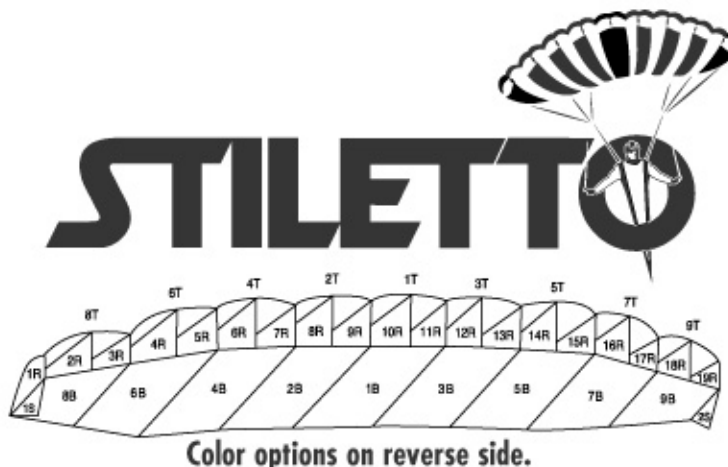

DEALER NAME	ID#	PO#

OFFICE
USE
ONLY
SERIAL #

PLEASE FILL-IN FOR DROP SHIPMENTS ONLY

Name		
Shipping Address		
City	State	Zip/ City Code
Country	IS THIS A DROP SHIPMENT? YES ☐ NO ☐	

SUSPENSION LINE

- ☐ 525 lb Dacron
- ☐ 550 lb Microline
- ☐ 825 lb Microline

CONNECTOR LINKS

- ☐ Slinks (Reusable Soft Links)
- ☐ #3.5 Stainless Steel (*Mini-Links)
- ☐ #5 Stainless Steel

*Mini-Links are not available on Dacron lined canopies.

STABILIZER COLORS

1S	
2S	

SLIDER COLOR

CANOPY CHOICES

- ☐ PD STILETTO 89
- ☐ PD STILETTO 97
- ☐ PD STILETTO 107
- ☐ PD STILETTO 120
- ☐ PD STILETTO 135
- ☐ PD STILETTO 150
- ☐ PD STILETTO 170
- ☐ PD STILETTO 190

RIB COLORS

MATCH RIBS TO CELLS? ☐ YES ☐ NO	
IF NO, PLEASE COMPLETE SPACES BELOW.	
1R	
2R	
3R	
4R	
5R	
6R	
7R	
8R	
9R	
10R	
11R	
12R	
13R	
14R	
15R	
16R	
17R	
18R	
19R	

Skydiving Canopies by
Performance Designs, Inc.
1300 E. International Speedway Blvd.
DeLand, FL 32724 USA
Telephone: (386) 738-2224 • Fax: (386) 734-8297
www.performancedesigns.com

COLORS OF TOP & BOTTOM PANELS

TOP PANELS	8T	6T	4T	2T	1T	3T	5T	7T	9T
BOTTOM PANELS	8B	6B	4B	2B	1B	3B	5B	7B	9B

All orders are final. Colors may vary according to dye lot.