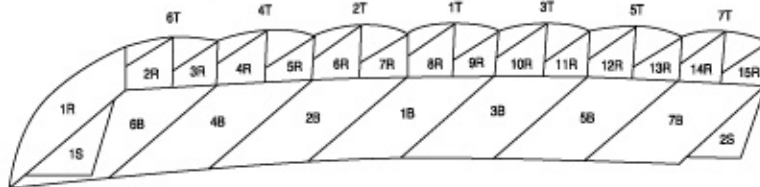

DEALER NAME	ID#	PO#

PD RESERVE
BY PERFORMANCE DESIGNS

Color options on reverse side.

PLEASE FILL-IN FOR DROP SHIPMENTS ONLY

Name		
Shipping Address		
City	State	Zip/ City Code
Country	IS THIS A DROP SHIPMENT? YES ☐ NO ☐	

SUSPENSION LINE

- ☐ 525 lb Dacron
- ☐ 725 lb Microline

CONNECTOR LINKS

- ☐ Slinks (Reusable Soft Links)
- ☐ #4 Stainless Steel
- ☐ #5 Stainless Steel

STABILIZER COLORS

1S	
2S	

SLIDER COLOR

CANOPY CHOICES

- ☐ PD RESERVE 106
- ☐ PD RESERVE 113
- ☐ PD RESERVE 126
- ☐ PD RESERVE 143
- ☐ PD RESERVE 160
- ☐ PD RESERVE 176
- ☐ PD RESERVE 193
- ☐ PD RESERVE 218
- ☐ PD RESERVE 235
- ☐ PD RESERVE 253
- ☐ PD RESERVE 281

RIB COLORS

MATCH RIBS TO CELLS? YES ☐ NO ☐	
IF NO, PLEASE COMPLETE SPACES BELOW.	
1R	
2R	
3R	
4R	
5R	
6R	
7R	
8R	
9R	
10R	
11R	
12R	
13R	
14R	
15R	

Skydiving Canopies by
Performance Designs, Inc.
1300 E. International Speedway Blvd.
DeLand, FL 32724 USA
Telephone: (386) 738-2224 • Fax: (386) 734-8297
www.performancedesigns.com

COLORS OF TOP & BOTTOM PANELS

TOP PANELS	6T	4T	2T	1T	3T	5T	7T
BOTTOM PANELS	6B	4B	2B	1B	3B	5B	7B

All orders are final. Colors may vary according to dye lot.

OFFICE USE ONLY
SERIAL #