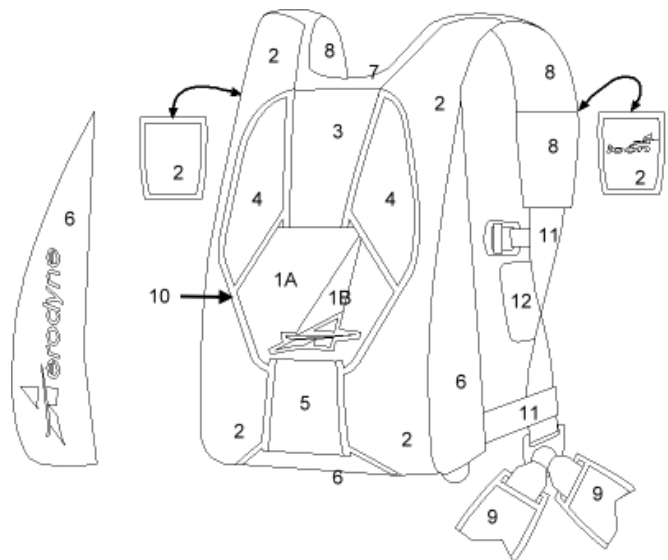

1 Select container size

icon STUDENT S7 ☐ S8 ☐

ICON container size	S7	S8
	Solo student canopy	
SMART reserve	230-250	250-270
220	√	√
250	√	√
Reserve Min/Max (cu.in)	476/488	476/488
Main Min/Max (cu.in)	486/507	507/527

Type of main canopy

Type of reserve canopy

2 Select materials and colors

	Material	Color
1A Center flap	Cordura	
1B Center flap		
2 Side flaps		
3 Reserve top flap		
4 Reserve side flaps		
5 Main cover flap		
6 Side walls		
7 Yoke		
9 Legstraps		
8 Backpad		
10 Trim	Binding	
11 Harness	Webbing	
12 Cutaway handle	Cordura	
13 HD Pilotchute	Zero-p	
14 Hackey sack handle	Leather	
15 Soft pad reserve handle	Cordura	

Available material colors																
Note: Fabric colors may vary. Aerodyne is not responsible for dye lot variations.																
	turquoise (TUR)	white (WHI)	silver (SIL)	dark grey (DGREY)	yellow (YEL)	navy blue (NAVY)	black (BLK)	orange (ORN)	neon pink (NPINK)	red (RED)	royal blue (RBL)	green (GRE)	purple (PUR)	neon yellow (NYEL)	neon green (NGRE)	olive drab (OD)
Type of material																
Parapack	√	√	√	√	√	√	√	√	√	√	√	√	√	√	√	√
Cordura	√	√	√	√	√	√	√	√	√	√	√	√	√	√	√	√
Trim tape (binding)	√	√	√		√	√	√	√	√	√	√	√	√	√	√	√
Harness webbing		√	√			√	√			√	√		√			√
Zero-p ripstop fabric	√	√	√		√	√	√	√	√	√	√	√	√	√	√	
Embroideries	√	√	√	√	√	√	√	√	√	√	√	√	√	√	√	√
Hackey sack leather		√					√			√	√