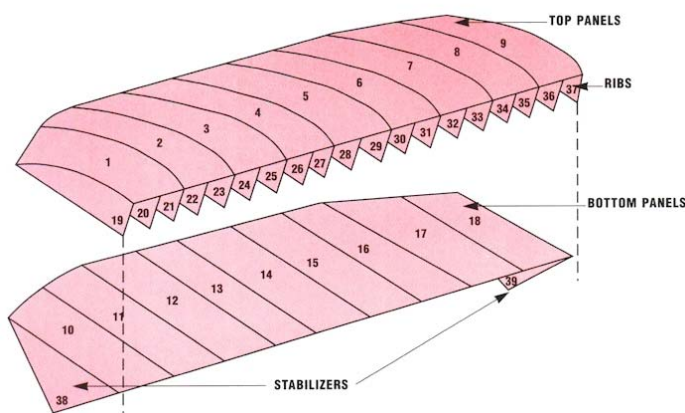

AERODYNE 9-CELL MAIN CANOPY ORDER FORM

1 Select canopy model

- **amax** 90 ☐ 94 ☐ 99 ☐ 104 ☐
- **vision** 117 ☐ 124 ☐ 132 ☐ 140 ☐ 150 ☐ 168 ☐
- **pilot** 124 ☐ 132 ☐ 140 ☐ 150 ☐ 168 ☐ 188 ☐ 210 ☐
- **solo** 230 ☐ 250 ☐ 270 ☐ (bottom panels 0-3 cfm fabric)
- **gemini** 389 ☐ (bottom panels 0-3 cfm fabric, 1500 lbs Spectra)

All Aerodyne main canopies are supplied with the following at no additional charge: collapsible slider with stainless steel grommets, 725 lbs Spectra lines and soft links.

2 Select fabric colors

Fabric colors are all available in Zero-p and 0-3 cfm fabric	
Black (BLK)	Red (RED)
White (WHI)	Neon Purple (NPUR)
Jade (JADE)	Neon Orange (NORN)
Navy Blue (NAVY)	Neon Yellow (NYEL)
Royal Blue (RBL)	Green (GRE)
Neon Blue (NBLU)	Silver (SIL)
Fabric colors may vary. Aerodyne is not responsible for dye lot variations.	
Note: Jade Zero-p and 0-3 cfm exhibit shade differences	

top panels	bottom panels	Stabilizer
1	10	38R
2	11	39L
3	12	Slider
4	13	40
5	14	
6	15	
7	16	
8	17	
9	18	

Match ribs to cells ?
Yes ☐
No ☐ If no, please complete these spaces ►

loaded ribs	non-loaded ribs
19R	20
21	22
23	24
25	26
27	28
29	30
31	32
33	34
35	36
37L	

3 Distributor details:

Distributor name	Customer name
Distributor purchase order number	Date of order
Special instructions	

Please note that Aerodyne only accepts orders via Internet. Please contact your Aerodyne distributor and present this form. Your Aerodyne distributor will file the order.